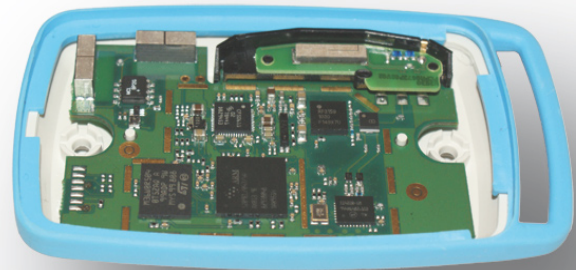

## Enhanced Position Aware:

In case of no GPS signal availability,  
e.g. indoors, positioning can be made  
by means of GSM network

SMSD TPF.