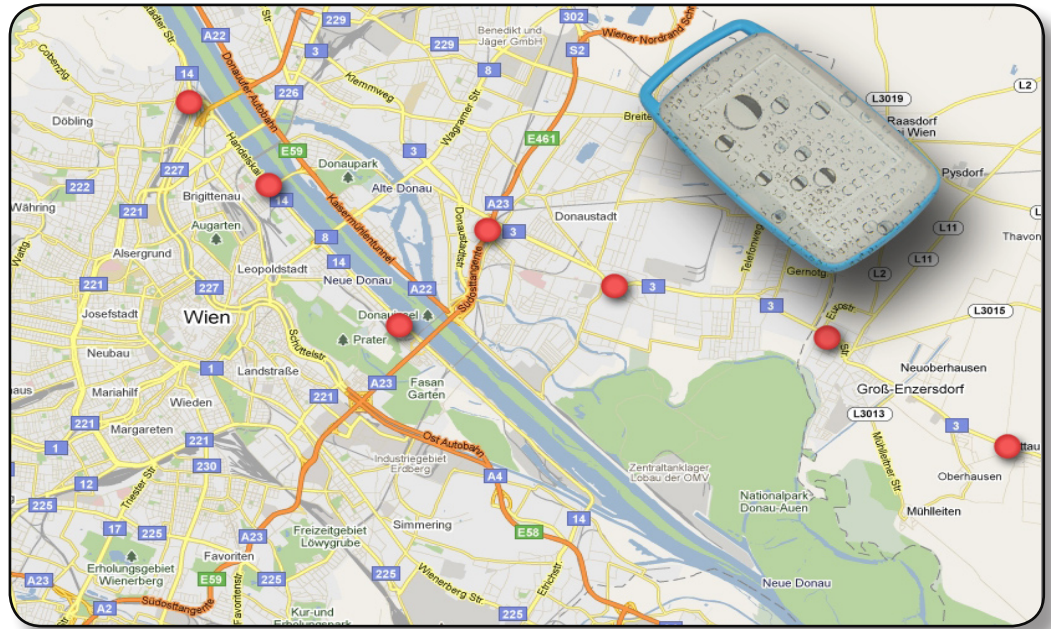

GSM

3G

GPRS

AGPS

UMTS

GPS

HSDPA

Dual Band

EDGE

*TPF*

*Twin Personal Finder*

Twin Personal Finder (TPF) is SMSD's smart solution for tracking people, assets and pets, it is a small robust lightweight device that is easy to carry or attach to an asset, ideal for kids, older, physically or mentally challenged people.